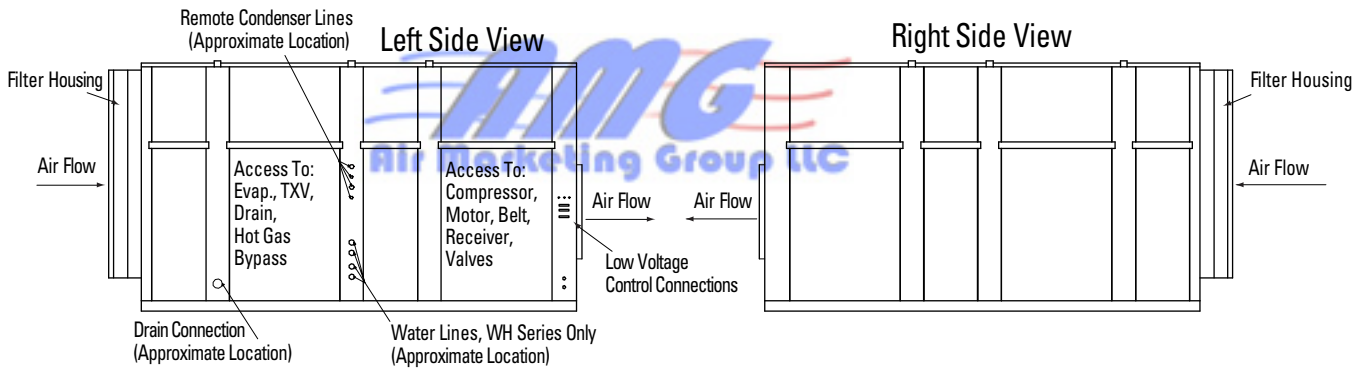

**DEHUMIDIFICATION SYSTEMS
DCA 11000T, DCA 14000T**

PHYSICAL DIMENSIONS

	A	B	C	D	E	F	G	H	I	J	K	N	O	P	Q	R
DCA 11000T	136 1/2	77	72 5/8	24 3/4	25	19 1/4	29 1/2	70 1/2	60 1/4	3	4	11 3/4	TBD	TBD	TBD	TBD
DCA 14000T	136 1/2	77	72 5/8	27 1/4	27 1/4	18	26 1/4	70 1/2	60 1/4	3	4	12 3/4	TBD	TBD	TBD	TBD

CAUTIONS: All dimensions in inches and are subject to change without notice.

Air Marketing Group LLC

INDOOR HOOD (INDOOR INSTALLATION)

OUTDOOR HOOD (OUTDOOR INSTALLATION)

CAUTIONS: All dimensions in inches and are subject to change without notice.