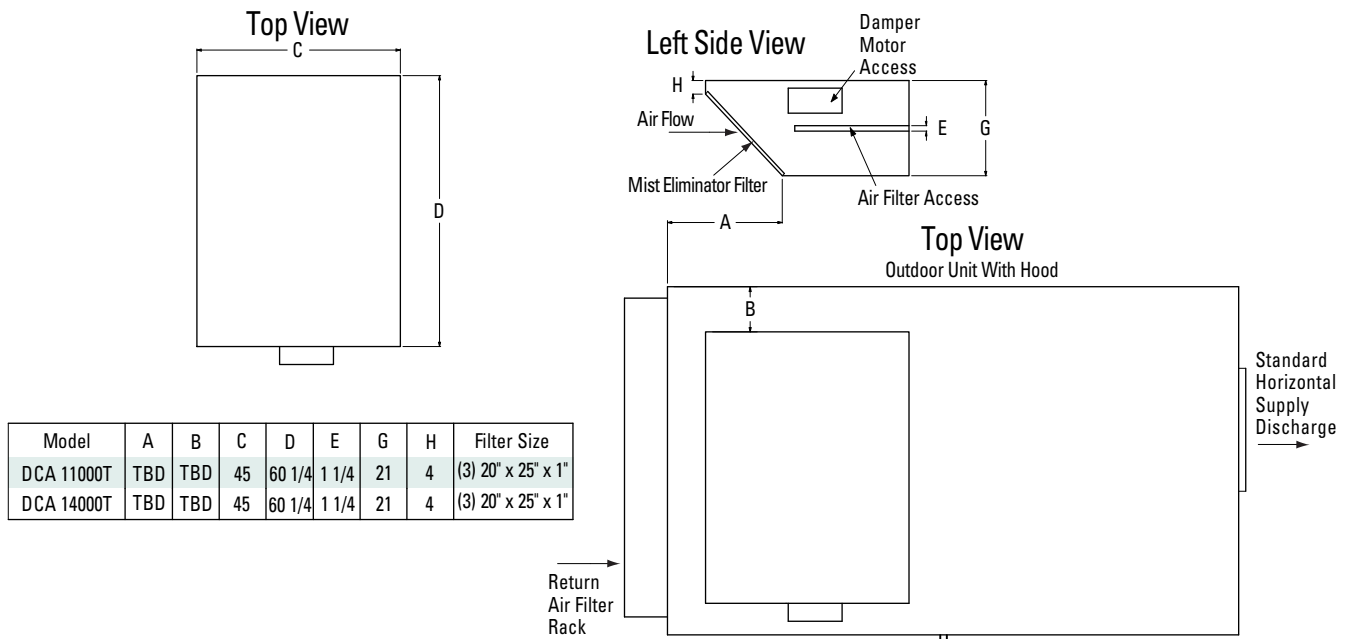

**DEHUMIDIFICATION SYSTEMS
DCA 11000T, DCA 14000T**

PHYSICAL DIMENSIONS

	A	B	C	D	E	F	G	H	I	J	K	N	O	P	Q	R
DCA 11000T	136 1/2	77	72 5/8	24 3/4	25	19 1/4	29 1/2	70 1/2	60 1/4	3	4	11 3/4	TBD	TBD	TBD	TBD
DCA 14000T	136 1/2	77	72 5/8	27 1/4	27 1/4	18	26 1/4	70 1/2	60 1/4	3	4	12 3/4	TBD	TBD	TBD	TBD

CAUTIONS: All dimensions in inches and are subject to change without notice.

Air Marketing Group LLC

INDOOR HOOD (INDOOR INSTALLATION)

OUTDOOR HOOD (OUTDOOR INSTALLATION)

CAUTIONS: All dimensions in inches and are subject to change without notice.