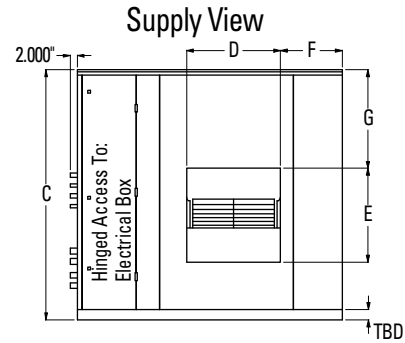

**DEHUMIDIFICATION SYSTEMS
DCA 11000T, DCA 14000T**

PHYSICAL DIMENSIONS

	A	B	C	D	E	F	G	H	I	J	K	N	O	P	Q	R
DCA 11000T	136 1/2	77	72 5/8	24 3/4	25	19 1/4	29 1/2	70 1/2	60 1/4	3	4	11 3/4	TBD	TBD	TBD	TBD
DCA 14000T	136 1/2	77	72 5/8	27 1/4	27 1/4	18	26 1/4	70 1/2	60 1/4	3	4	12 3/4	TBD	TBD	TBD	TBD