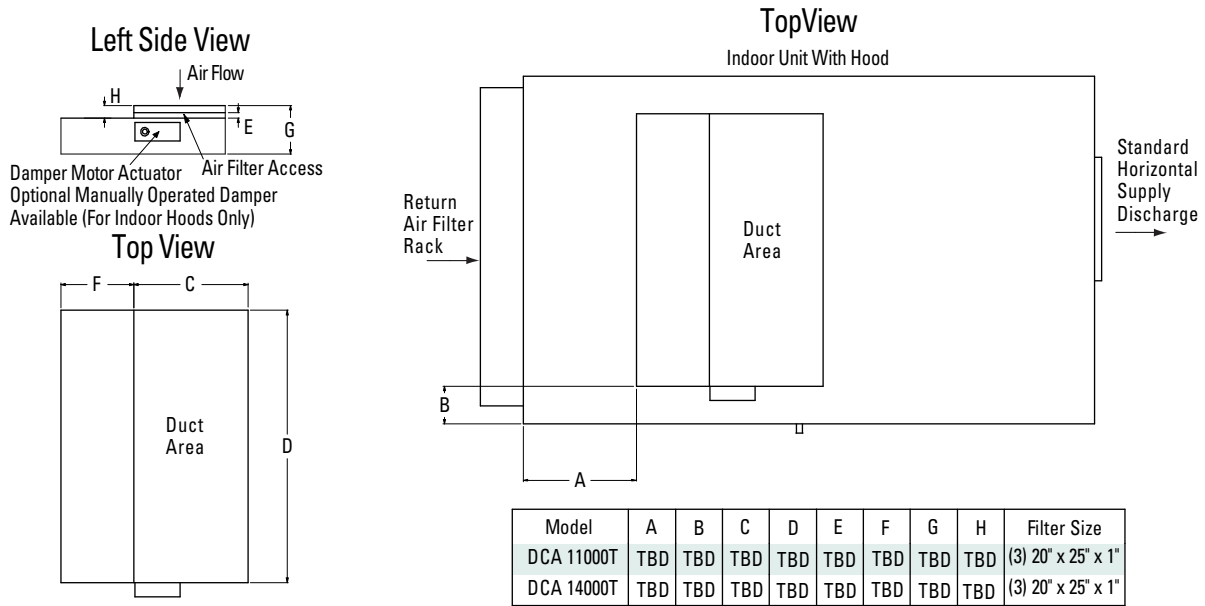

**DEHUMIDIFICATION SYSTEMS
DCA 11000T, DCA 14000T**

PHYSICAL DIMENSIONS

	A	B	C	D	E	F	G	H	I	J	K	N	O	P	Q	R
DCA 11000T	136 1/2	77	72 5/8	24 3/4	25	19 1/4	29 1/2	70 1/2	60 1/4	3	4	11 3/4	TBD	TBD	TBD	TBD
DCA 14000T	136 1/2	77	72 5/8	27 1/4	27 1/4	18	26 1/4	70 1/2	60 1/4	3	4	12 3/4	TBD	TBD	TBD	TBD

CAUTIONS: All dimensions in inches and are subject to change without notice.

Air Marketing Group LLC

INDOOR HOOD (INDOOR INSTALLATION)

OUTDOOR HOOD (OUTDOOR INSTALLATION)

CAUTIONS: All dimensions in inches and are subject to change without notice.