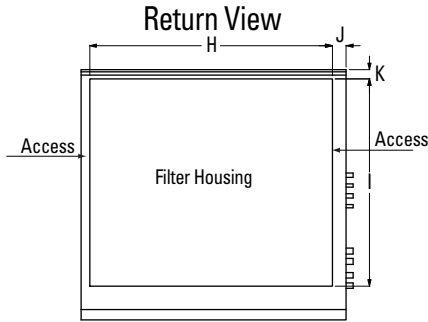

**DEHUMIDIFICATION SYSTEMS
DCA 11000T, DCA 14000T**

PHYSICAL DIMENSIONS

	A	B	C	D	E	F	G	H	I	J	K	N	O	P	Q	R
DCA 11000T	136 1/2	77	72 5/8	24 3/4	25	19 1/4	29 1/2	70 1/2	60 1/4	3	4	11 3/4	TBD	TBD	TBD	TBD
DCA 14000T	136 1/2	77	72 5/8	27 1/4	27 1/4	18	26 1/4	70 1/2	60 1/4	3	4	12 3/4	TBD	TBD	TBD	TBD