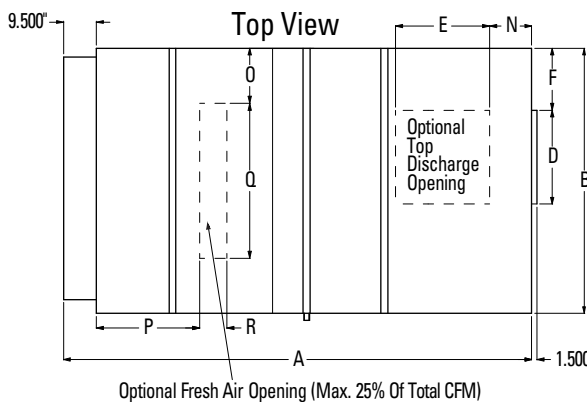

**DEHUMIDIFICATION SYSTEMS
DCA 11000T, DCA 14000T**

PHYSICAL DIMENSIONS

	A	B	C	D	E	F	G	H	I	J	K	N	O	P	Q	R
DCA 11000T	136 1/2	77	72 5/8	24 3/4	25	19 1/4	29 1/2	70 1/2	60 1/4	3	4	11 3/4	TBD	TBD	TBD	TBD
DCA 14000T	136 1/2	77	72 5/8	27 1/4	27 1/4	18	26 1/4	70 1/2	60 1/4	3	4	12 3/4	TBD	TBD	TBD	TBD

CAUTIONS: All dimensions in inches and are subject to change without notice.

Air Marketing Group LLC

INDOOR HOOD (INDOOR INSTALLATION)

OUTDOOR HOOD (OUTDOOR INSTALLATION)

CAUTIONS: All dimensions in inches and are subject to change without notice.