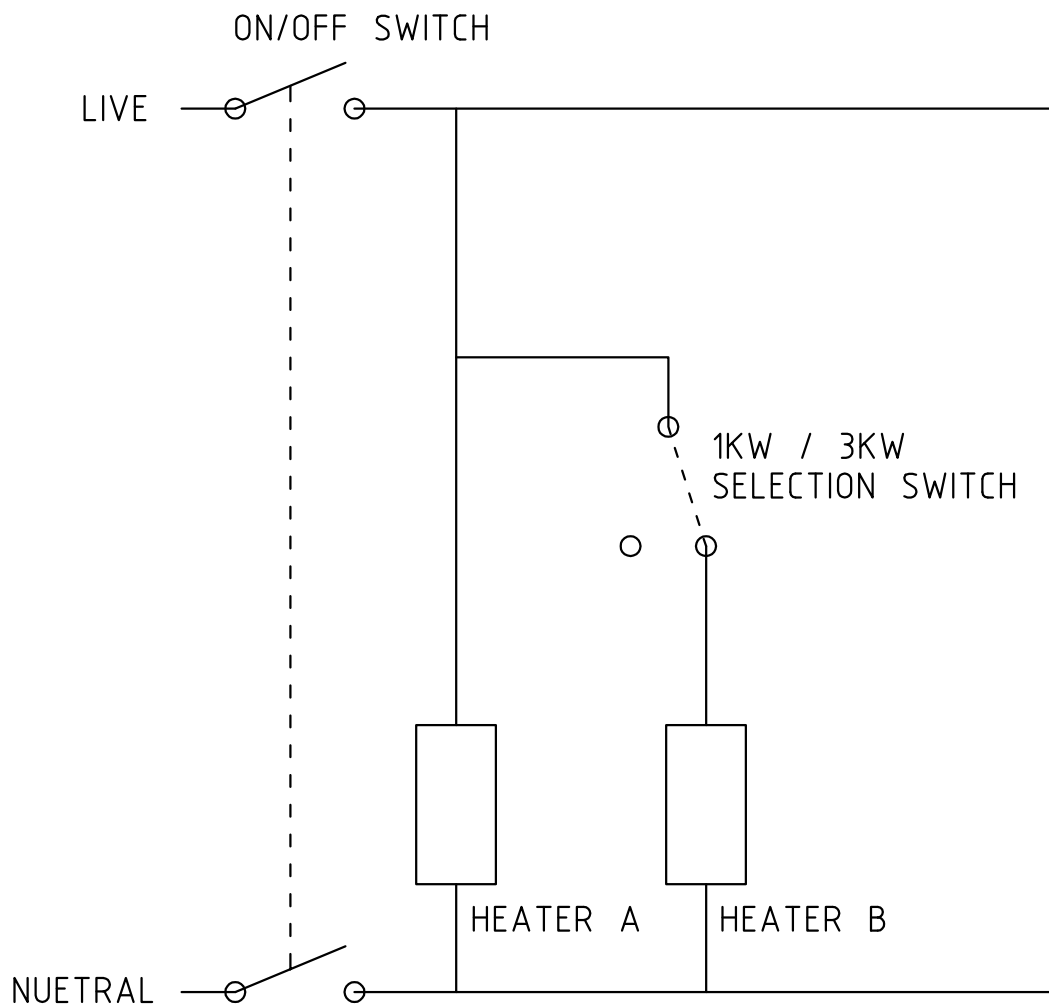

ISSUE	DATE	AMENDMENTS
1	03/02/11	ORIGINAL

LIMITED  
BISHOP AUCKLAND  
ENGLAND

TITLE  
WIRING SCHEMATIC - 1500w CERAMIC HEATER

3RD ANGLE PROJECTION

DO NOT SCALE  
IF IN DOUBT ASK

DIMENSIONS IN m.m.  
TOLERANCES UNLESS  
OTHERWISE STATED  
0. ± 1  
0.0 ± 0.25  
0.00 ± 0.05  
ANGULAR ± 0.5 DEGREE

MATERIAL  
N/A  
FINISH  
N/A

DRAWN : W. DAGLISH  
CAD SCALE : N/A

DRG.NO.  
5020210

SHEET  
1 OF 1