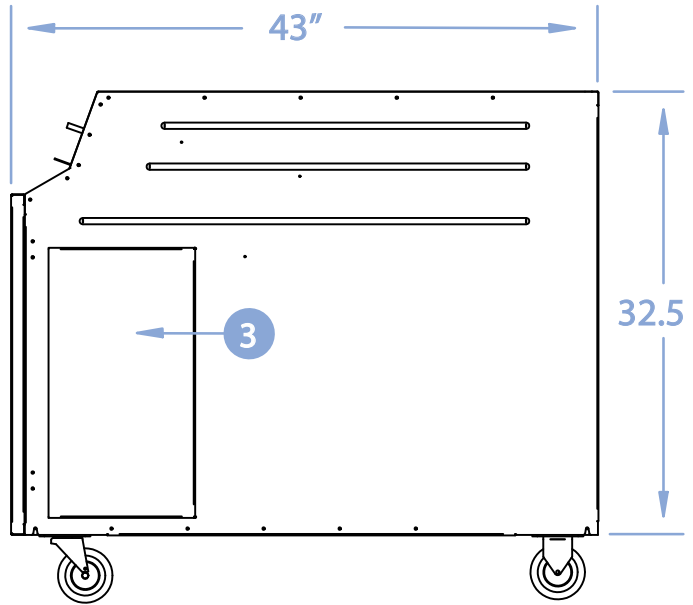

1) Vent Control	8) Storage Pocket
2) Cold Air Return	9) Power Cord
3) Access Door	10) Condensate Alarm Jack
4) KoolPad Digital Control	11) Condensate Nipple
5) Cold Air Supply	12) H.P. Reset Switch
6) Condenser Air Inlet	13) Low Pressure Service Port
7) Condenser Air Outlet	14) High Pressure Service Port