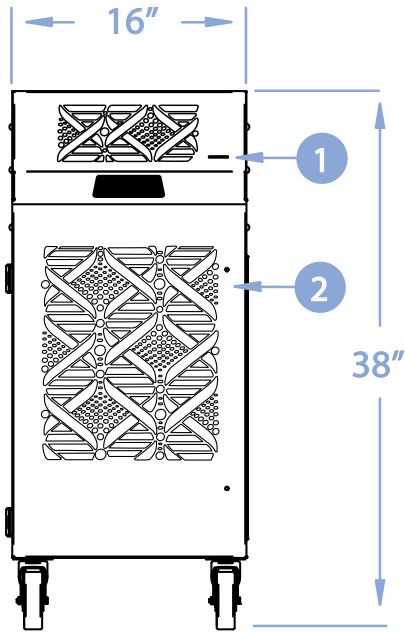

1) Vent Control	8) Storage Pocket
2) Cold Air Return	9) Power Cord
3) Access Door	10) Condensate Alarm Jack
4) KoolPad Digital Control	11) Condensate Nipple
5) Cold Air Supply	12) H.P. Reset Switch
6) Condenser Air Inlet	13) Low Pressure Service Port
7) Condenser Air Outlet	14) High Pressure Service Port