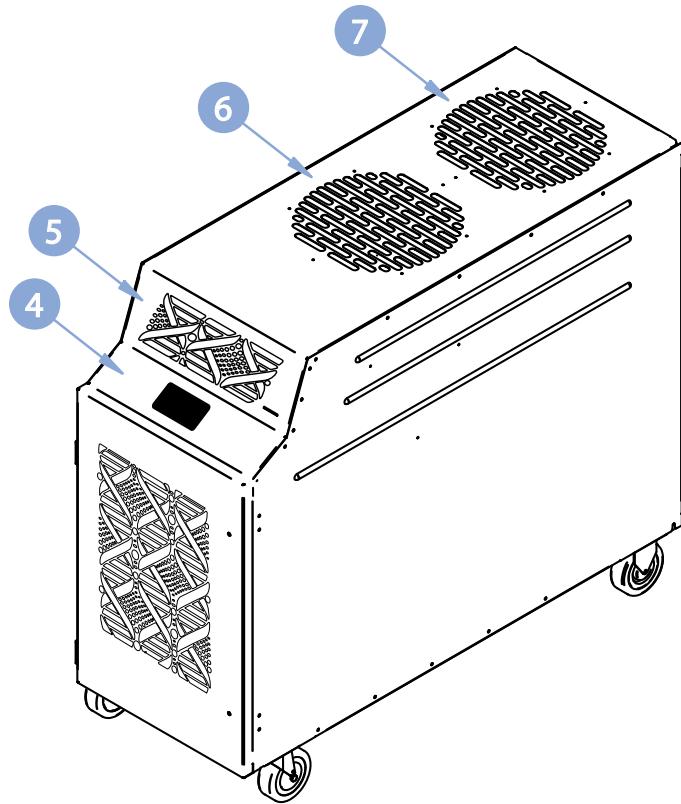

1) Vent Control	8) Storage Pocket
2) Cold Air Return	9) Power Cord
3) Access Door	10) Condensate Alarm Jack
4) KoolPad Digital Control	11) Condensate Nipple
5) Cold Air Supply	12) H.P. Reset Switch
6) Condenser Air Inlet	13) Low Pressure Service Port
7) Condenser Air Outlet	14) High Pressure Service Port