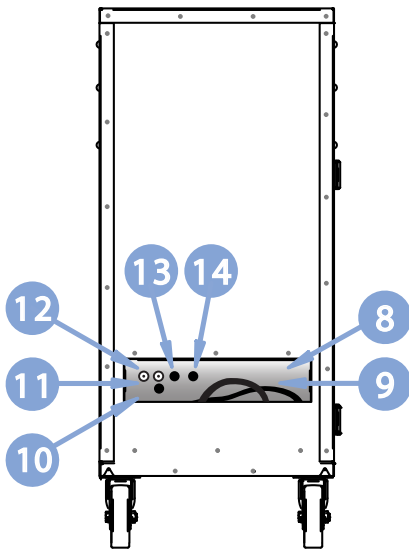

1) Vent Control	8) Storage Pocket
2) Cold Air Return	9) Power Cord
3) Access Door	10) Condensate Alarm Jack
4) KoolPad Digital Control	11) Condensate Nipple
5) Cold Air Supply	12) H.P. Reset Switch
6) Condenser Air Inlet	13) Low Pressure Service Port
7) Condenser Air Outlet	14) High Pressure Service Port