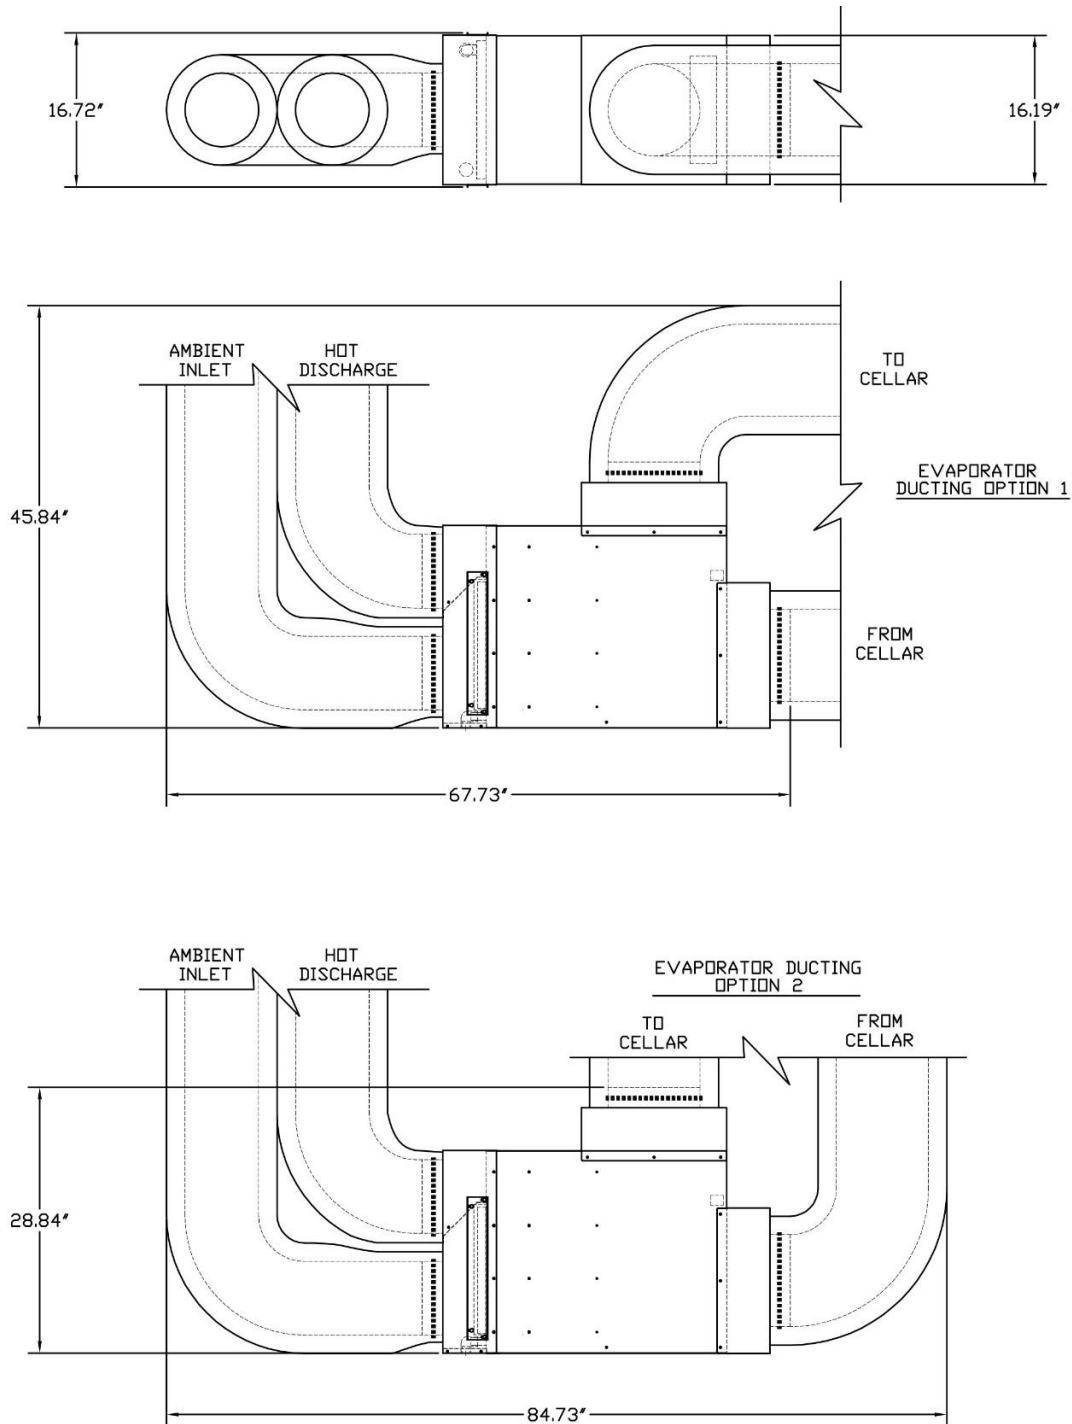

1843_DR_R00

877.726.8496
www.cellarpro.com

Vs 8/26/16

As Ducted Cut Sheets

6200VS
8200VS

6200/8200VS FULLY DUCTED INSTALLATION OPTION A MIN/MAX OVERALL DIMENSIONS

1843_FRDA_R00

877.726.8496
www.cellarpro.com