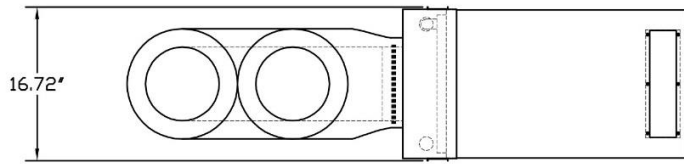

As Ducted Cut Sheets

6200VS
8200VS

6200/8200VS FULLY DUCTED INSTALLATION OPTION B MIN/MAX OVERALL DIMENSIONS

1843_FRDB_R00

877.726.8496
www.cellarpro.com

Vs 8/26/16

As Ducted Cut Sheets

6200VS
8200VS

6200/8200VS FRONT DUCTED INSTALLATION MIN/MAX OVERALL DIMENSIONS

1843_DF_R00

As Ducted Cut Sheets

6200VS
8200VS

CONDENSER DUCTING OPTION 1

CONDENSER DUCTING OPTION 2

6200/8200VS REAR DUCTED INSTALLATION MIN/MAX OVERALL DIMENSIONS

1843_DR_R00

877.726.8496
www.cellarpro.com

Vs 8/26/16

As Ducted Cut Sheets

6200VS
8200VS

6200/8200VS FULLY DUCTED INSTALLATION OPTION A MIN/MAX OVERALL DIMENSIONS

1843_FRDA_R00

877.726.8496
www.cellarpro.com