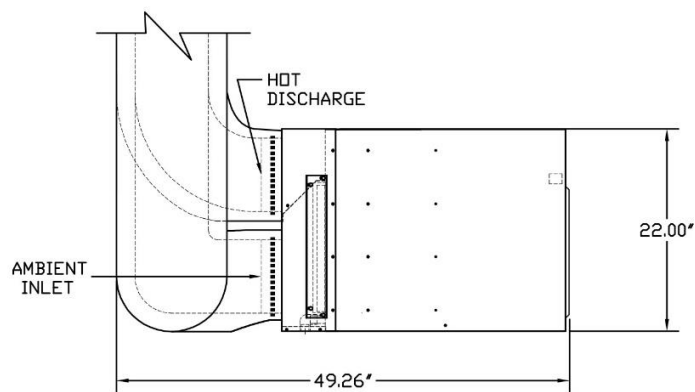

6200/8200VS FRONT DUCTED INSTALLATION MIN/MAX OVERALL DIMENSIONS

1843_DF_R00

As Ducted Cut Sheets

6200VS
8200VS

CONDENSER DUCTING OPTION 1

CONDENSER DUCTING OPTION 2

6200/8200VS REAR DUCTED INSTALLATION MIN/MAX OVERALL DIMENSIONS

1843_DR_R00

877.726.8496
www.cellarpro.com

Vs 8/26/16

As Ducted Cut Sheets

6200VS
8200VS

6200/8200VS FULLY DUCTED INSTALLATION OPTION A MIN/MAX OVERALL DIMENSIONS

1843_FRDA_R00

877.726.8496
www.cellarpro.com