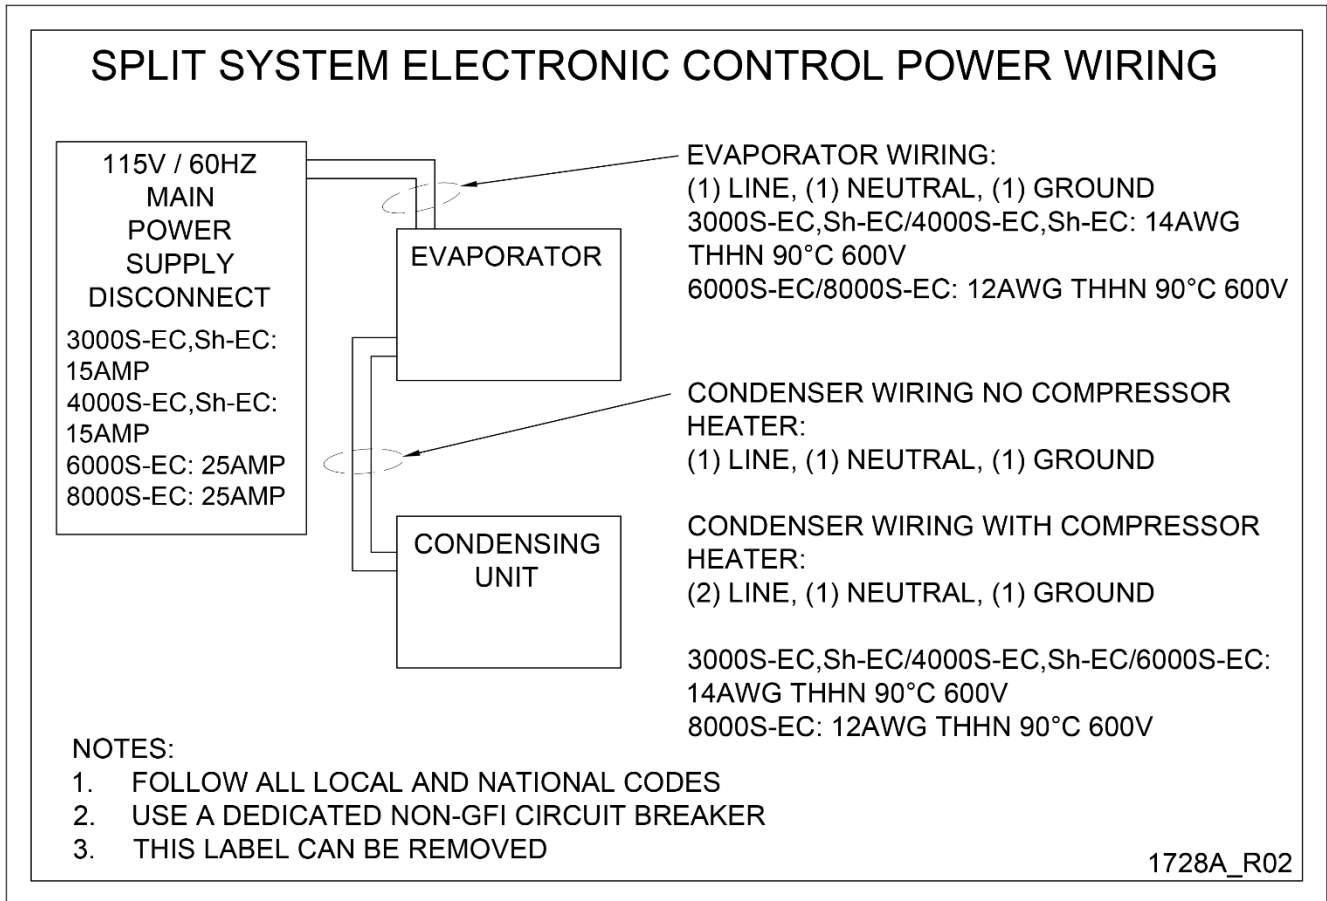

Power Wiring Schematic

Wiring Diagram: Electronic

3000S-EC/Sh-EC 4000S-EC/Sh-EC

6000S-EC

8000S-EC

Standard/Remote Control

Wiring Diagram: Electronic

3000S-EC/Sh-EC 4000S-EC/Sh-EC

6000S-EC

8000S-EC

Networkable Controller