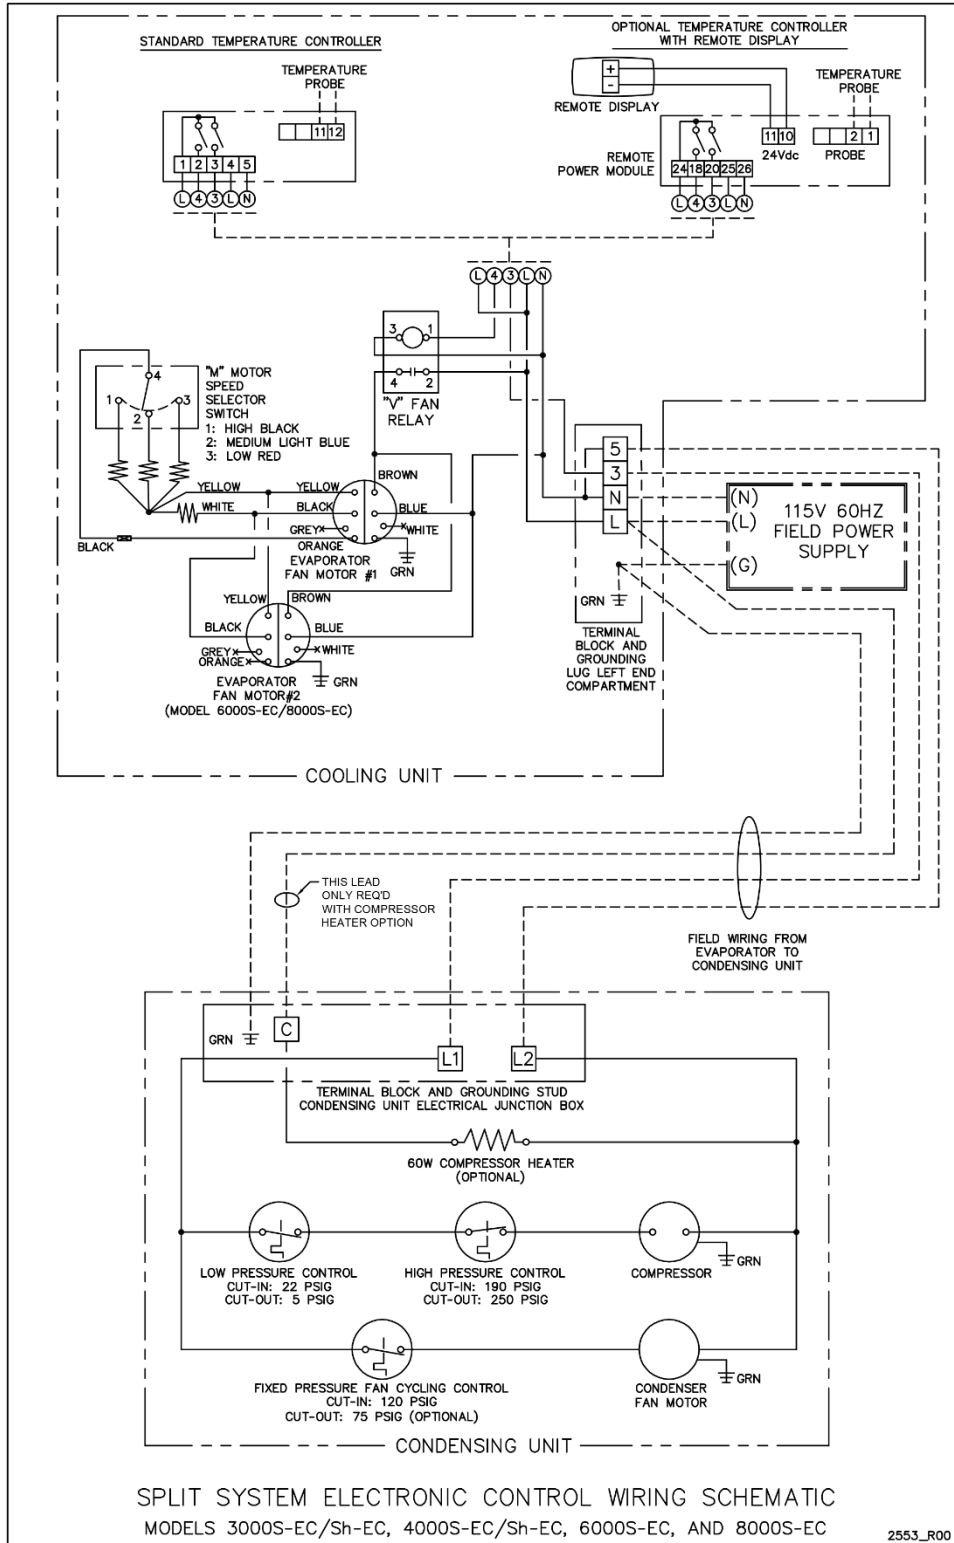

Power Wiring Schematic

Wiring Diagram: Electronic

3000S-EC/Sh-EC 4000S-EC/Sh-EC

6000S-EC

8000S-EC

Standard/Remote Control

Wiring Diagram: Electronic

3000S-EC/Sh-EC 4000S-EC/Sh-EC

6000S-EC

8000S-EC

Networkable Controller