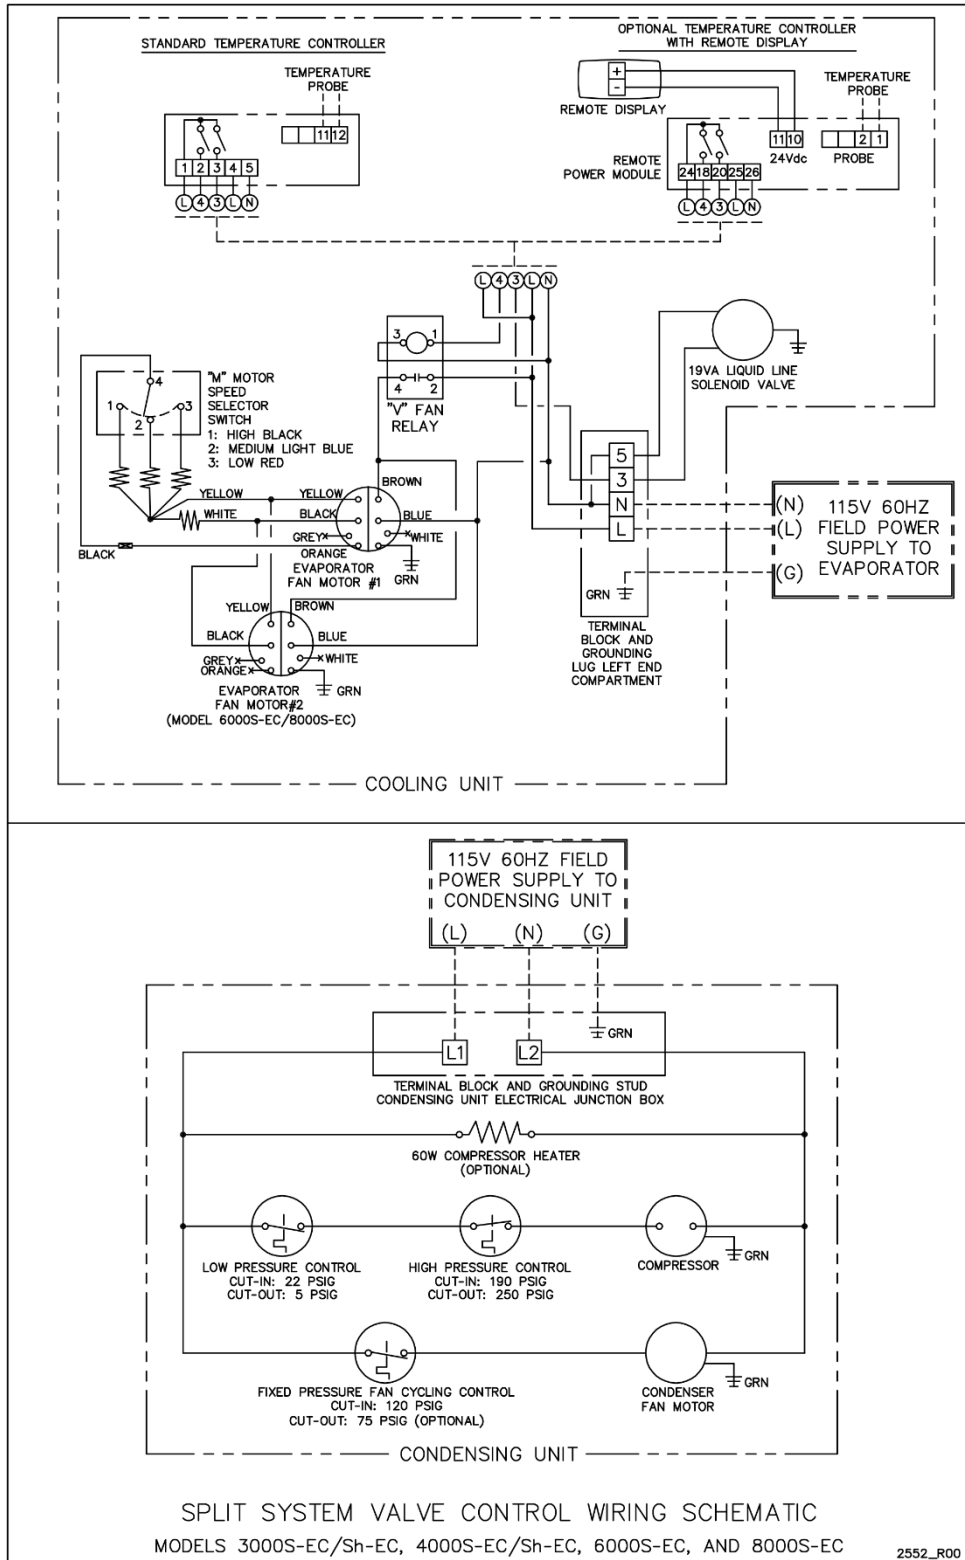

Power Wiring Schematic

Wiring Diagram: Dual Valve Control

3000S-EC/Sh-EC 4000S-EC/Sh-EC

6000S-EC

8000S-EC

Standard/Remote Control

Wiring Diagram: Dual Valve Control

3000S-EC/Sh-EC 4000S-EC/Sh-EC

6000S-EC

8000S-EC

Networkable Controller