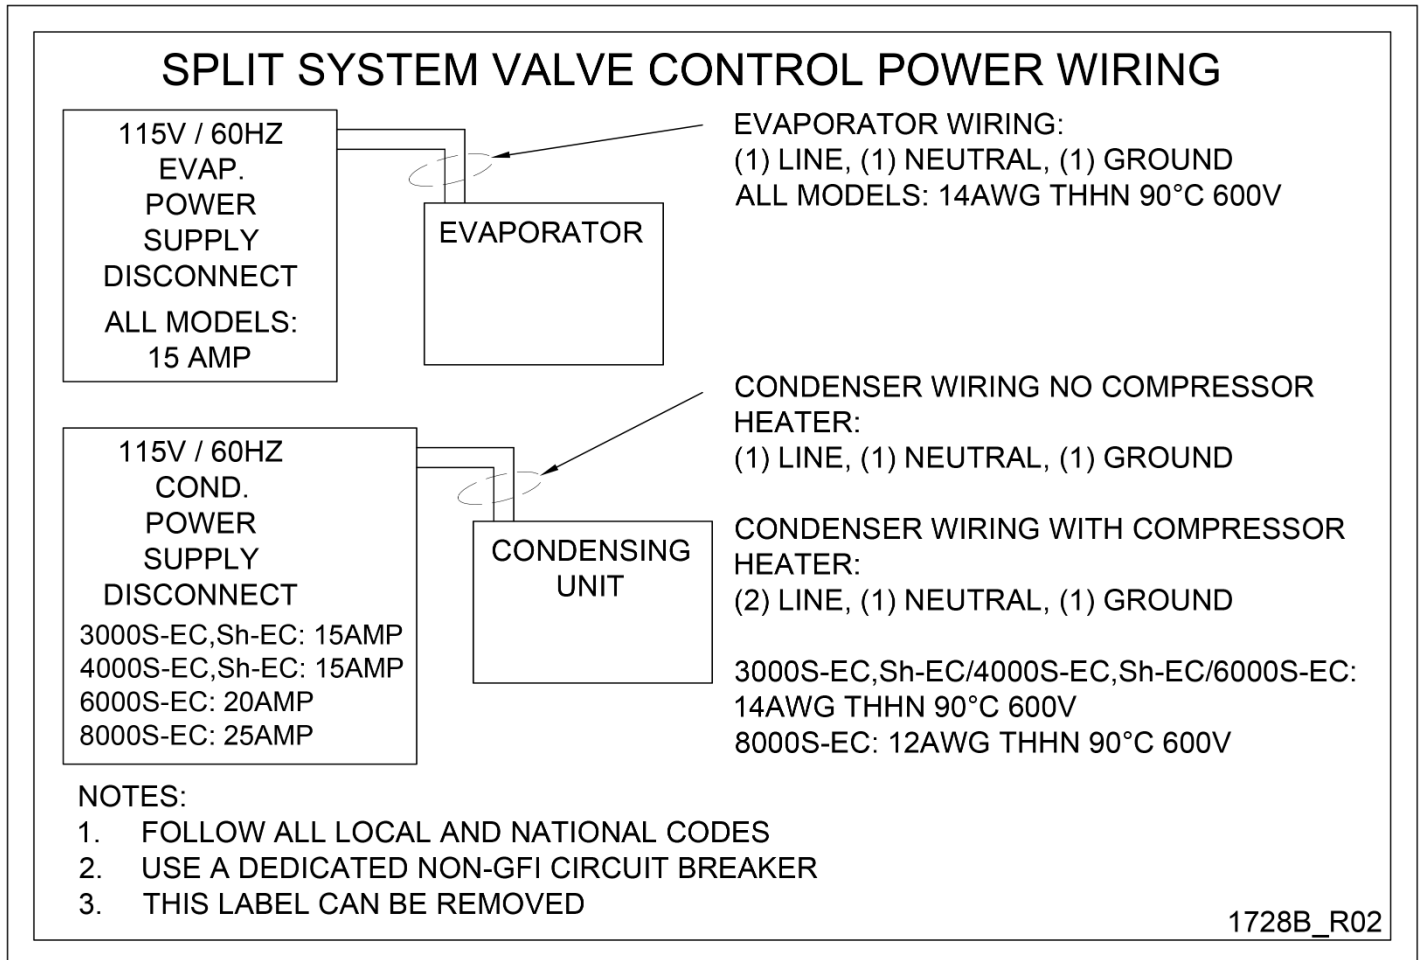

Power Wiring Schematic

Wiring Diagram: Dual Valve Control

3000S-EC/Sh-EC 4000S-EC/Sh-EC

6000S-EC

8000S-EC

Standard/Remote Control

Wiring Diagram: Dual Valve Control

3000S-EC/Sh-EC 4000S-EC/Sh-EC

6000S-EC

8000S-EC

Networkable Controller