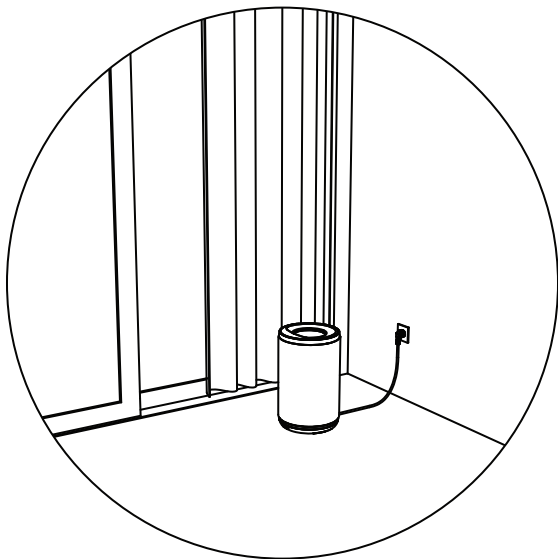

aeris

Quick Set Up Guide

airlite / 2 preinstalled filter
cable / sleeve / user manuals

flip airlite and plug in the cable.

Recommendations

Place the device at least 1m from walls and next to a potential leaking point (Windows).

Refrain from covering the air inlet or air outlet of the device.