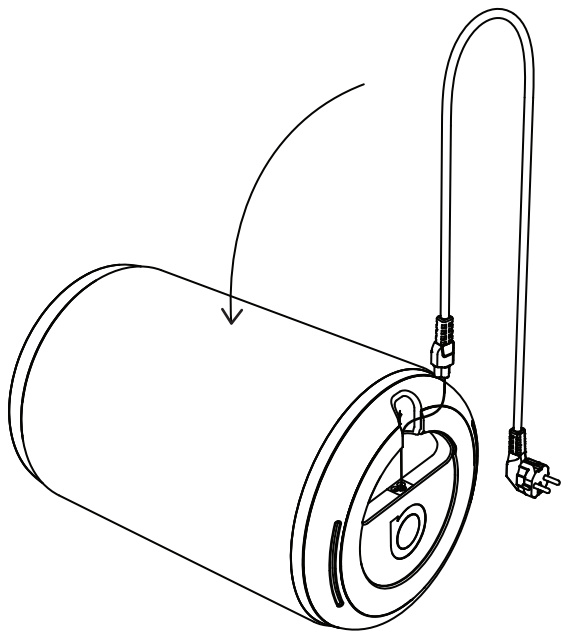

aeris

Quick Set Up Guide

airlite / 2 preinstalled filter
cable / sleeve / user manuals

flip airlite and plug in the cable.

Recommendations

Place the device at least 1m from walls and next to a potential leaking point (Windows).

Refrain from covering the air inlet or air outlet of the device.