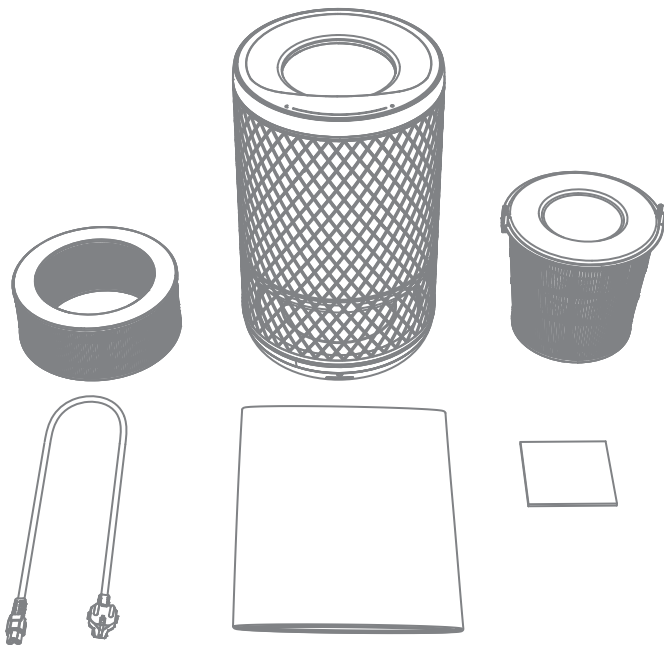

aeris

Quick Set Up Guide

airlite / 2 preinstalled filter
cable / sleeve / user manuals

flip airlite and plug in the cable.

Recommendations

Place the device at least 1m from walls and next to a potential leaking point (Windows).

Refrain from covering the air inlet or air outlet of the device.