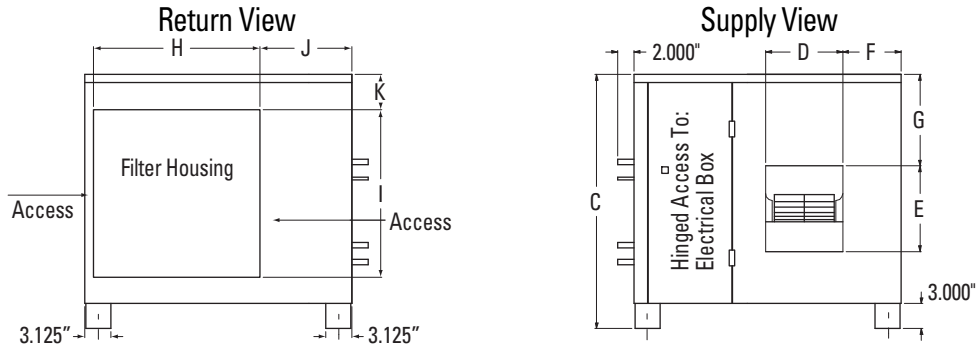

**AIR COOLED - NON WATER HEATING DEHUMIDIFIER
DCA 650T**

PHYSICAL DIMENSIONS

	A	B	C	D	E	F	G	H	I	J	K	L	M	N	O	P	Q	R
DCA 650T	49 1/4	32	30 1/2	9 1/4	10 1/4	7	11	20	20 1/8	11	4 1/4	8	3 1/8	5	11	5	10	5

CAUTIONS: All dimensions in inches and are subject to change without notice.

INDOOR HOOD (INDOOR INSTALLATION)

OUTDOOR HOOD (OUTDOOR INSTALLATION)

CAUTIONS: All dimensions in inches and are subject to change without notice.