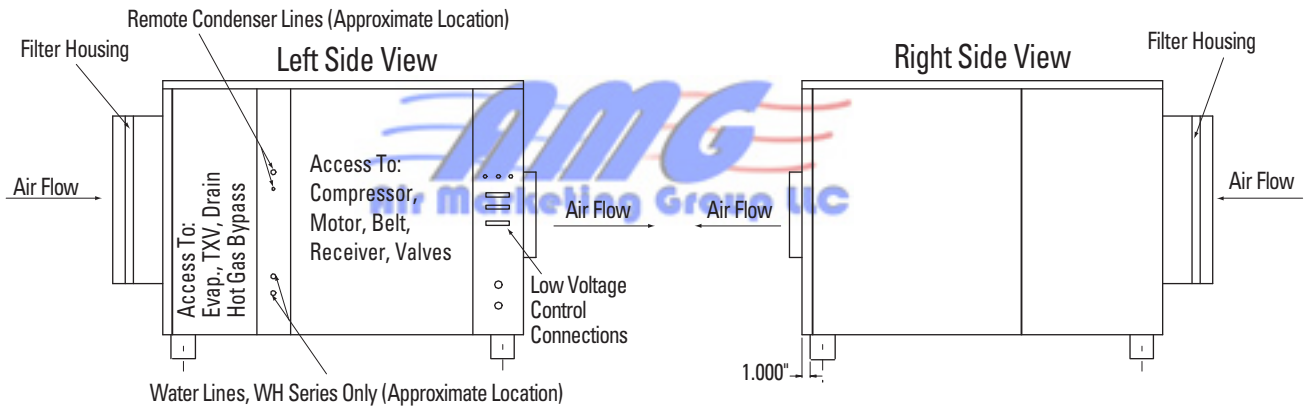

**AIR COOLED - NON WATER HEATING DEHUMIDIFIER
DCA 650T**

PHYSICAL DIMENSIONS

	A	B	C	D	E	F	G	H	I	J	K	L	M	N	O	P	Q	R
DCA 650T	49 1/4	32	30 1/2	9 1/4	10 1/4	7	11	20	20 1/8	11	4 1/4	8	3 1/8	5	11	5	10	5

CAUTIONS: All dimensions in inches and are subject to change without notice.

INDOOR HOOD (INDOOR INSTALLATION)

OUTDOOR HOOD (OUTDOOR INSTALLATION)

CAUTIONS: All dimensions in inches and are subject to change without notice.