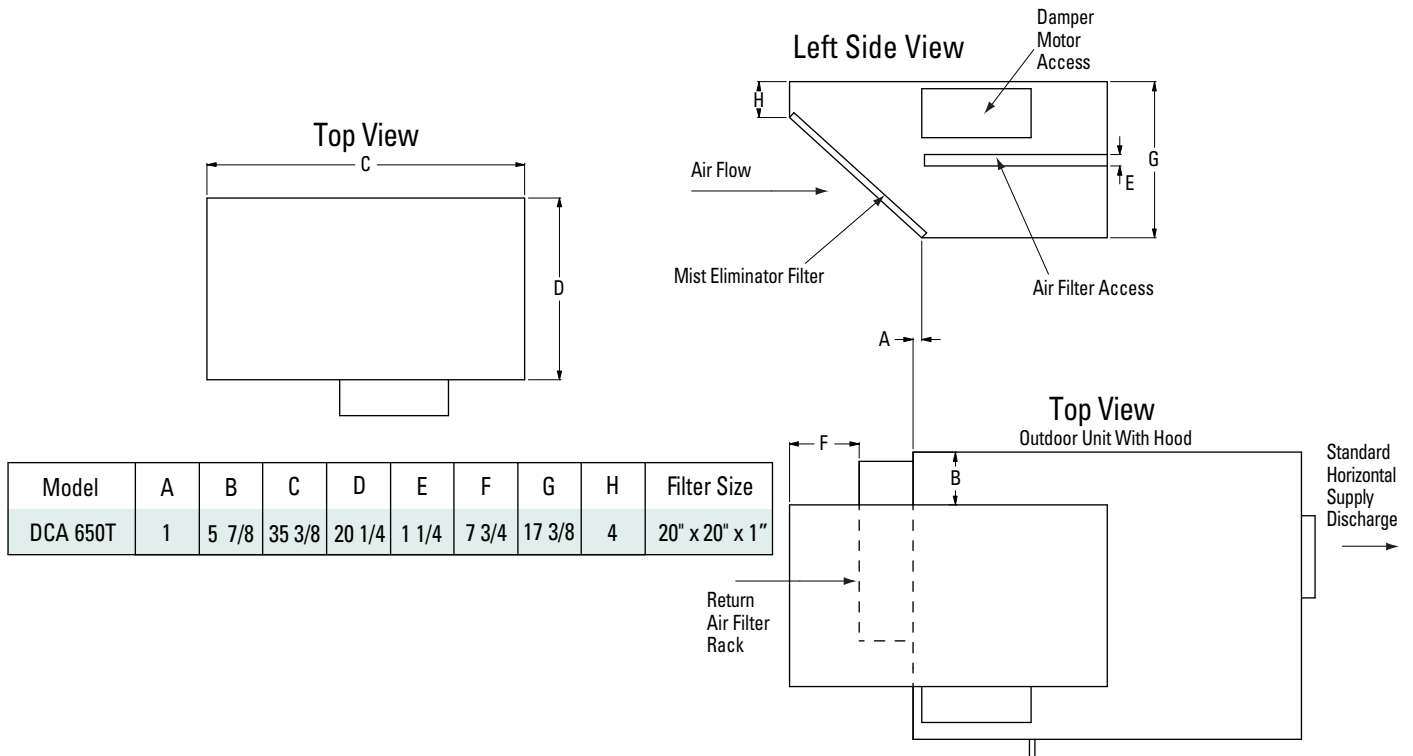

**AIR COOLED - NON WATER HEATING DEHUMIDIFIER
DCA 650T**

PHYSICAL DIMENSIONS

	A	B	C	D	E	F	G	H	I	J	K	L	M	N	O	P	Q	R
DCA 650T	49 1/4	32	30 1/2	9 1/4	10 1/4	7	11	20	20 1/8	11	4 1/4	8	3 1/8	5	11	5	10	5

CAUTIONS: All dimensions in inches and are subject to change without notice.

INDOOR HOOD (INDOOR INSTALLATION)

OUTDOOR HOOD (OUTDOOR INSTALLATION)

CAUTIONS: All dimensions in inches and are subject to change without notice.