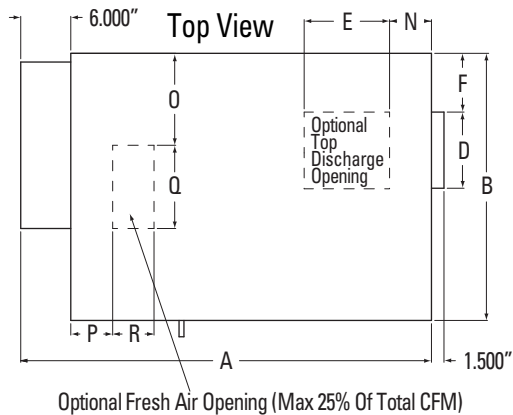

**AIR COOLED - NON WATER HEATING DEHUMIDIFIER
DCA 650T**

PHYSICAL DIMENSIONS

	A	B	C	D	E	F	G	H	I	J	K	L	M	N	O	P	Q	R
DCA 650T	49 1/4	32	30 1/2	9 1/4	10 1/4	7	11	20	20 1/8	11	4 1/4	8	3 1/8	5	11	5	10	5

CAUTIONS: All dimensions in inches and are subject to change without notice.

INDOOR HOOD (INDOOR INSTALLATION)

OUTDOOR HOOD (OUTDOOR INSTALLATION)

CAUTIONS: All dimensions in inches and are subject to change without notice.