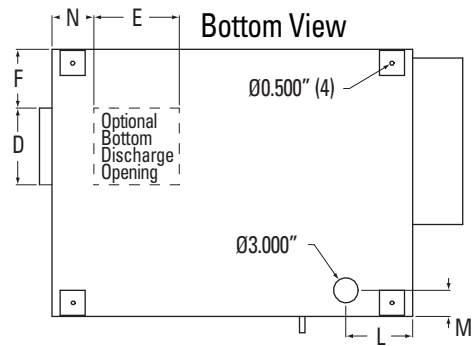

**AIR COOLED - NON WATER HEATING DEHUMIDIFIER
DCA 650T**

PHYSICAL DIMENSIONS

	A	B	C	D	E	F	G	H	I	J	K	L	M	N	O	P	Q	R
DCA 650T	49 1/4	32	30 1/2	9 1/4	10 1/4	7	11	20	20 1/8	11	4 1/4	8	3 1/8	5	11	5	10	5

CAUTIONS: All dimensions in inches and are subject to change without notice.

INDOOR HOOD (INDOOR INSTALLATION)

OUTDOOR HOOD (OUTDOOR INSTALLATION)

CAUTIONS: All dimensions in inches and are subject to change without notice.