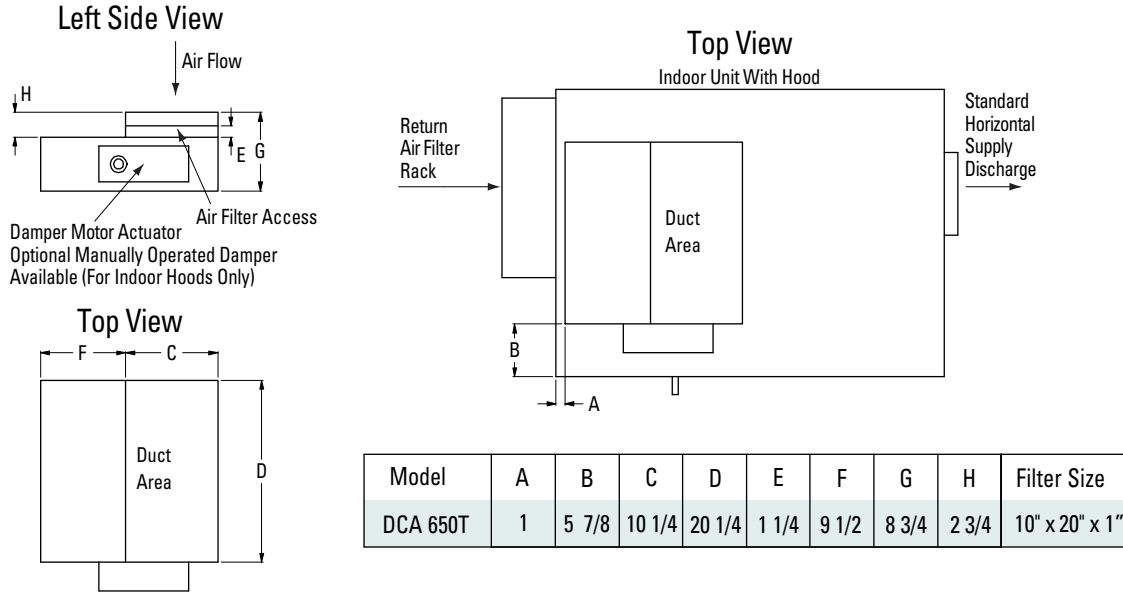

**AIR COOLED - NON WATER HEATING DEHUMIDIFIER
DCA 650T**

PHYSICAL DIMENSIONS

	A	B	C	D	E	F	G	H	I	J	K	L	M	N	O	P	Q	R
DCA 650T	49 1/4	32	30 1/2	9 1/4	10 1/4	7	11	20	20 1/8	11	4 1/4	8	3 1/8	5	11	5	10	5

CAUTIONS: All dimensions in inches and are subject to change without notice.

INDOOR HOOD (INDOOR INSTALLATION)

OUTDOOR HOOD (OUTDOOR INSTALLATION)

CAUTIONS: All dimensions in inches and are subject to change without notice.